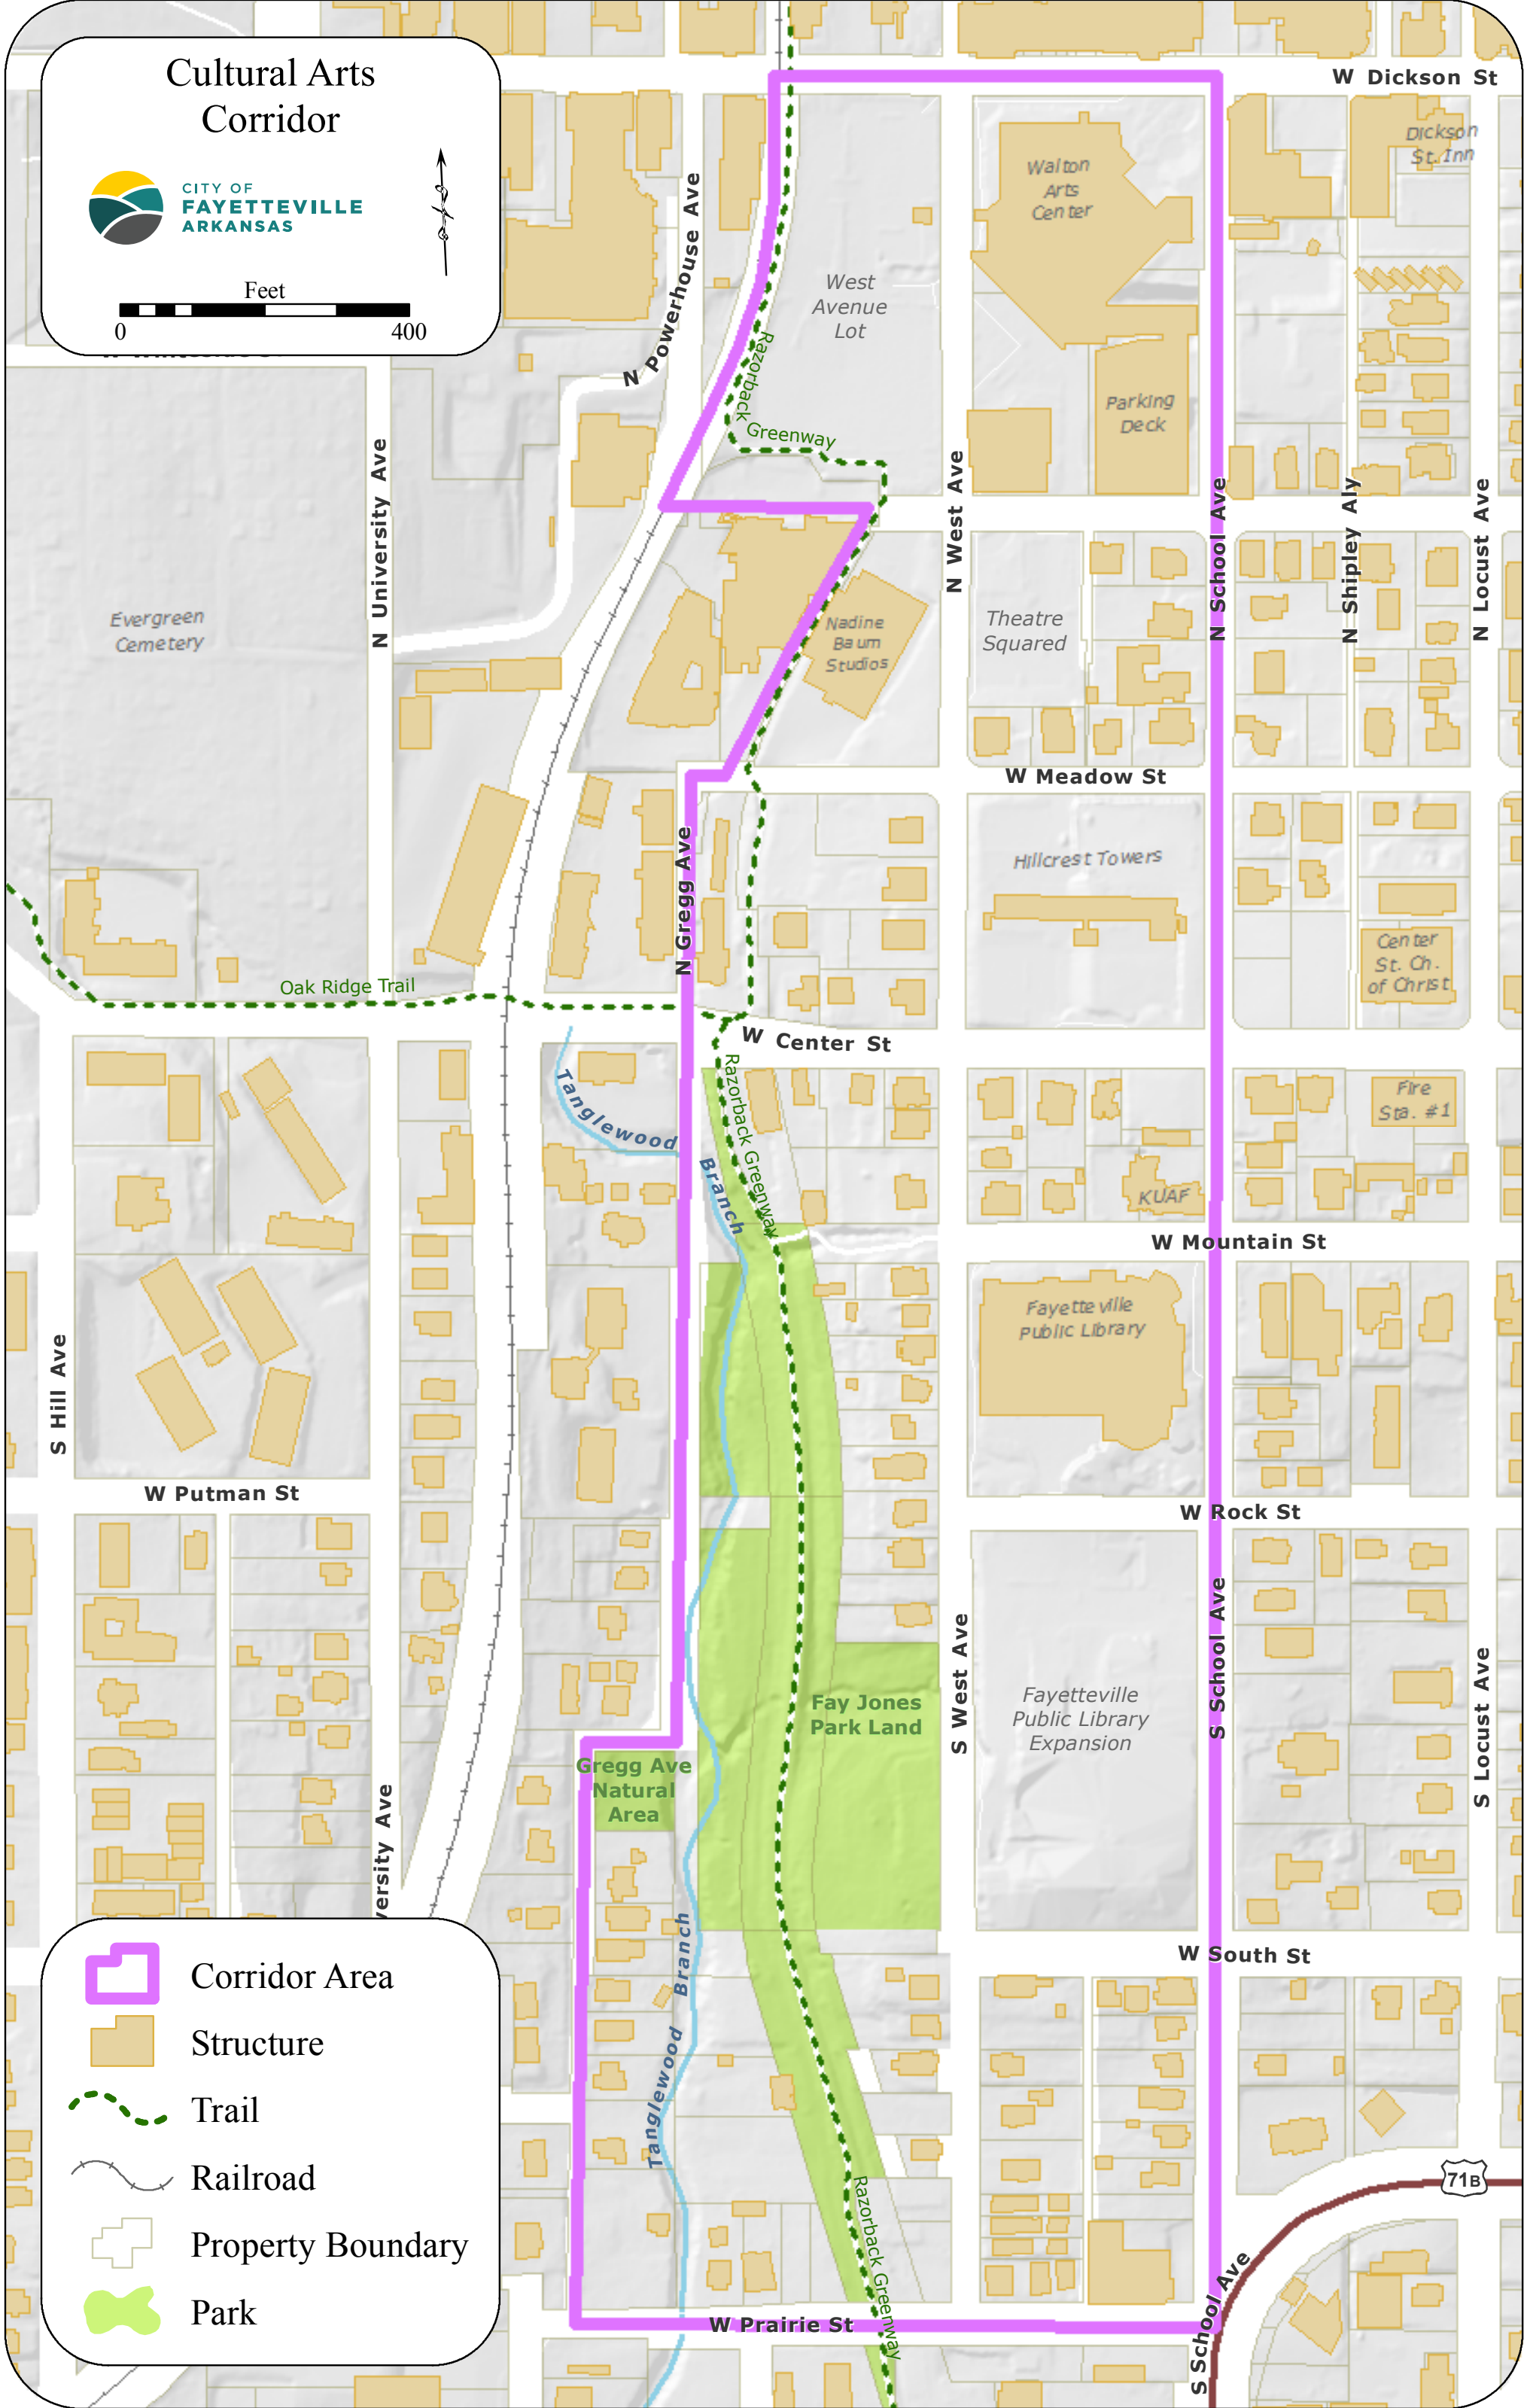

Cultural Arts Corridor

CITY OF
FAYETTEVILLE
ARKANSAS

Feet

-  Corridor Area
-  Structure
-  Trail
-  Railroad
-  Property Boundary
-  Park

71B